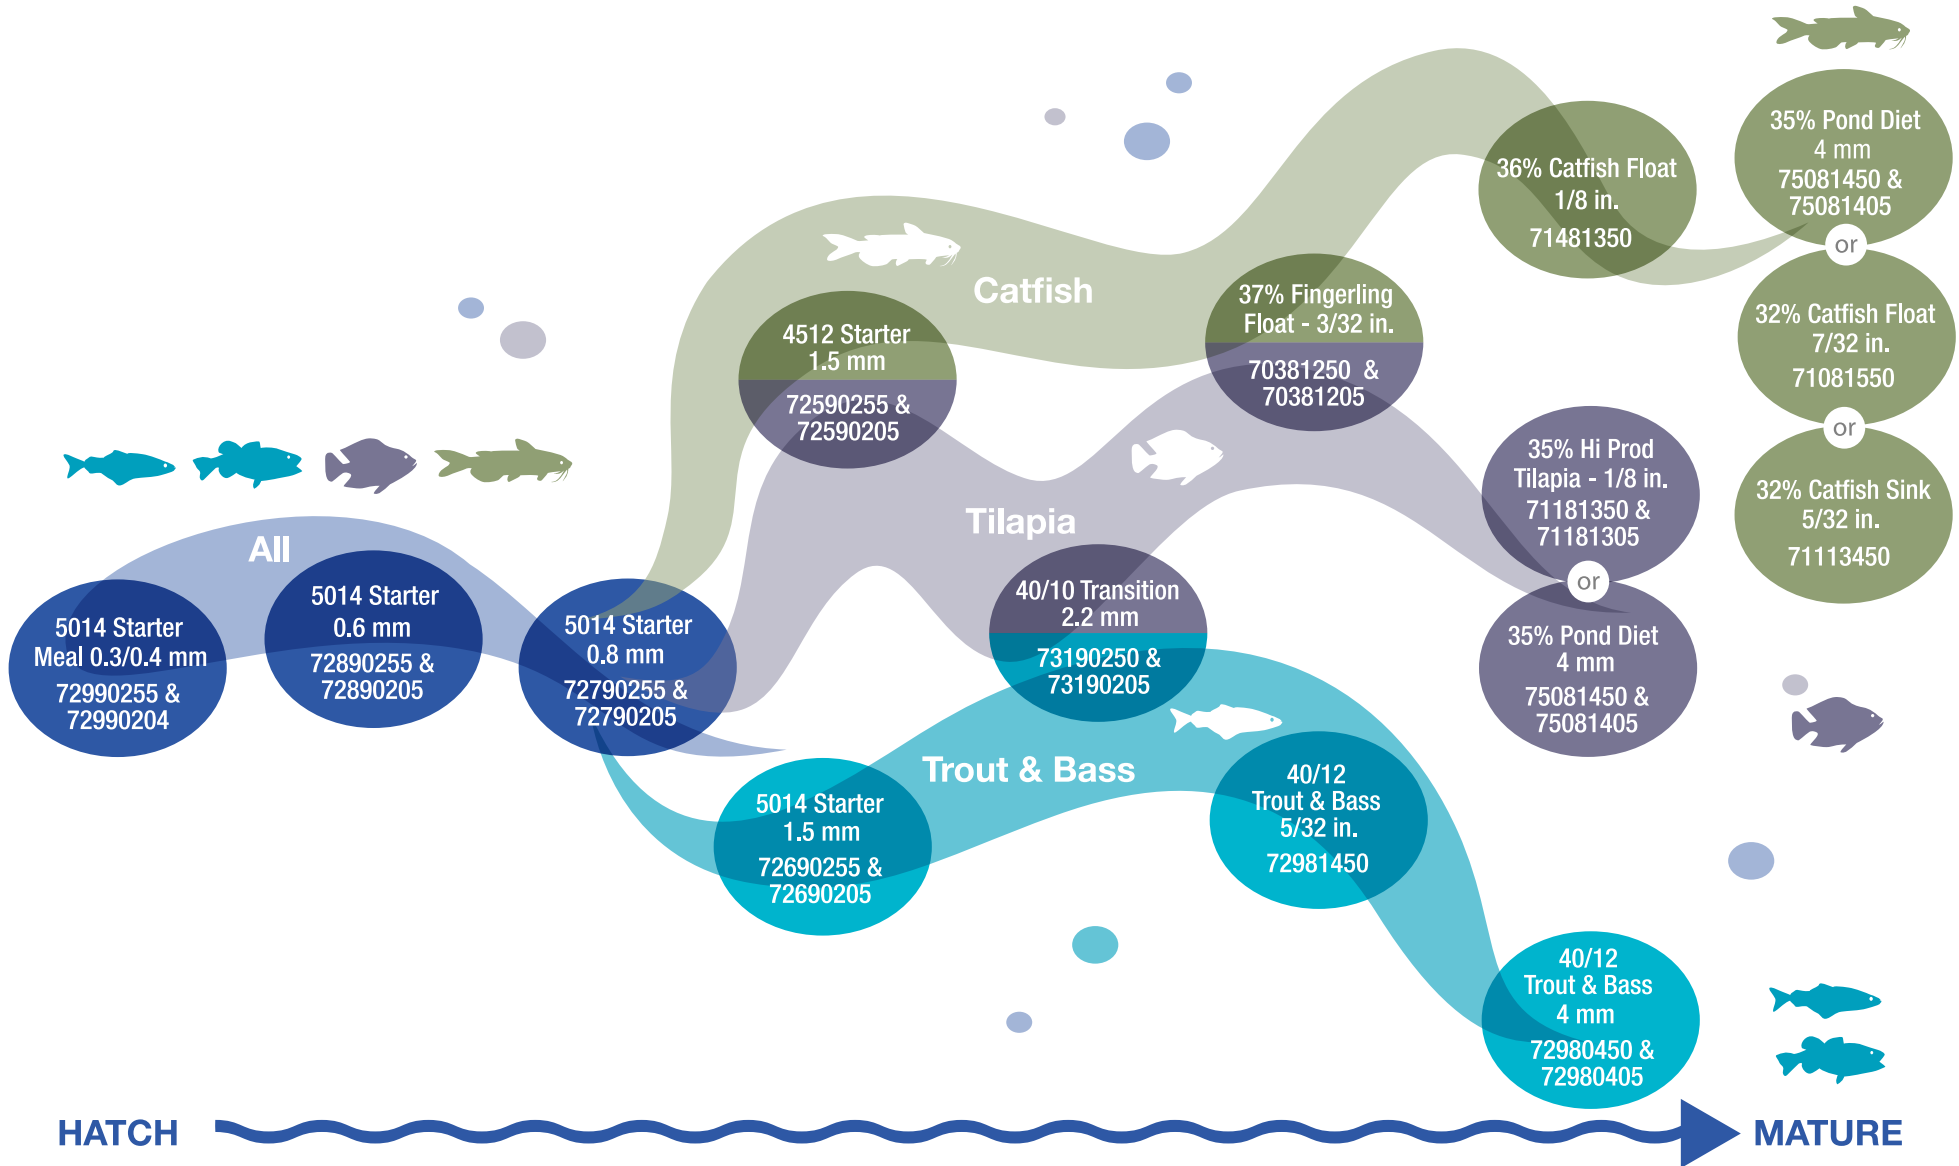

Fry measuring: 1.5 - 2 in.

Feed every 3 hours an amount fish will readily consume within 5 min.

5014 Starter

1.5 mm

72690255 & 72690205

Fingerling Phase

Fry measuring: 2 - 3 in.

Feed every 4 hours an amount fish will readily consume within 10 min.

40/10 Transition

2.2 mm

73190250 & 73190205

Fingerling Phase

Fingerling measuring: 3 - 5 in.

Feed 4 to 5 times per day an amount fish will readily consume within 10 min.

40/12 Trout & Bass

5/32 in

72981450

Grow Out Phase

Fish measuring: 6 - 8 in.

Feed 2 to 3 times per day an amount fish will readily consume within 15 min.

40/12 Trout & Bass

4 mm

72980450 & 72980405

Grow Out Phase

Fish measuring: > 8 in.

Feed 2 to 3 times per day an amount fish will readily consume within 15 min.

** Fish size and feeding rates are approximate values only.*

PRODUCT SELECTION GUIDE

Manufactured By **Star Milling Co.**[®]